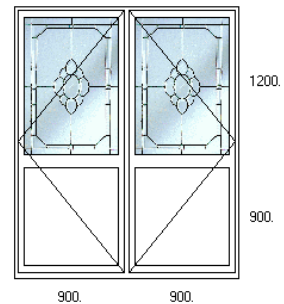

Order No: ORD0010E  
Jane Bellington  
19 The Myre  
Sellway Road  
Glastonbury  
Somerset  
BA16 999

Invoice No. INV232

3. April 2006

Invoice

Product Casement, Style 061, Quantity 1, Width 1800, Height 1200, Colour Mahogany/White, Locking Espag, Hinges Standard, Glazing Double, Glazing Bead Internally, Unit Thickness 28mm, Glass Thickness pane 1 4mm, Glass Thickness pane 2 4mm, Glass Pattern pane 1 Clear, Glass Pattern pane 2 Clear, Glass Strength pane 1 Anealed, Glass Strength pane 2 Anealed, LowE Yes, Spacer bar White, Location Bedroom 2

Price per item £ 488.24

Product FrenchDoor, Style 251, Quantity 1, Width 1800, Height 2100, Colour White, Handles Gold, Locking Espag, Hinges Standard, Door Hinges Standard, Door Opening In, Glazing Double, Glazing Bead Internally, Unit Thickness 28mm, Glass Thickness pane 1 4mm, Glass Thickness pane 2 4mm, Glass Pattern pane 1 Clear, Glass Pattern pane 2 Clear, Glass Strength pane 1 Anealed, Glass Strength pane 2 Anealed, LowE Yes, Spacer bar Silver, Glass Effect RBD23 RegaLead, Panel Panel 6

Price per item £ 677.94

Product Vertical Slider, Style vs1, Quantity 1, Width 600, Height 800, Colour Cherry/White, Catches White, Glazing Double, Glazing Bead Internally, Unit Thickness 20 mm, Glass Thickness pane 1 4mm, Glass Thickness pane 2 4mm, Glass Pattern pane 1 Clear, Glass Pattern pane 2 Clear, Glass Strength pane 1 Anealed, Glass Strength pane 2 Anealed, LowE Yes, Spacer bar White